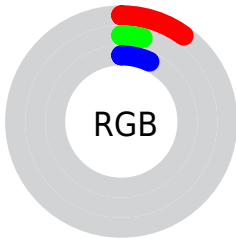

Distribution

Red (10%)

Green (4%)

Blue (7%)