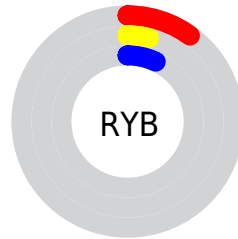

Details

The CIELab color **4.34, 7.67, -1.55** is a dark color, and the websafe version is hex **000000**. A complement of this color would be **7.65, -8.25, 3.13**, and the grayscale version is **4.56, 0.00, -0.00**.

A 20% lighter version of the original color is **24.30, 7.42, -1.39**, and **0.00, 0.00, 0.00** is the 20% darker color. If you saturate the color by 10%, you get **3.79, 8.45, -1.58**, and if you desaturate by 10%, it is **4.93, 6.83, -1.51**.

Distribution

Red (10%)

Green (4%)

Blue (7%)

Red (10%)

Yellow (4%)

Blue (7%)

Cyan (0%)