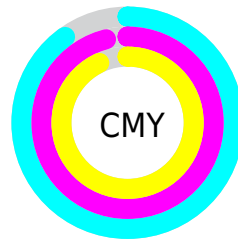

Details

The CIELab color **4.34, 7.67, -1.55** is a dark color, and the websafe version is hex **000000**. A complement of this color would be **7.65, -8.25, 3.13**, and the grayscale version is **4.56, 0.00, -0.00**.

A 20% lighter version of the original color is **24.30, 7.42, -1.39**, and **0.00, 0.00, 0.00** is the 20% darker color. If you saturate the color by 10%, you get **3.79, 8.45, -1.58**, and if you desaturate by 10%, it is **4.93, 6.83, -1.51**.

Distribution

Red (10%)

Green (4%)

Blue (7%)

Red (10%)

Yellow (4%)

Blue (7%)

Cyan (0%)

Magenta (62%)

Yellow (31%)

Black (90%)

Cyan (90%)

Magenta (96%)

Yellow (93%)

Brightness & Saturation Gradients

These gradients show how the CIELab color 84.34, 7.67, -1.55 changes by changing the brightness by 10 percent. The first figure shows a shift by +10% for each color and the second figure -10%.