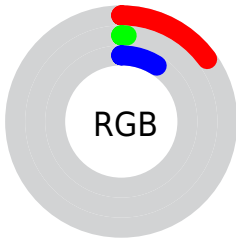

Distribution

Red (15%)

Green (1%)

Blue (9%)