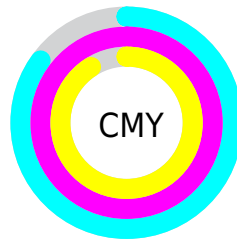

A 20% lighter version of the original color is **24.42, 19.26, -5.71**, and **0.00, 0.00, 0.00** is the 20% darker color. If you saturate the color by 10%, you get **4.12, 19.84, -5.25**, and if you desaturate by 10%, it is **5.32, 17.83, -5.15**.

Distribution

Red (15%)

Green (1%)

Blue (9%)

Red (15%)

Yellow (1%)

Blue (9%)

Cyan (0%)

Magenta (95%)

Yellow (35%)

Black (85%)

Cyan (85%)

Magenta (99%)

Yellow (91%)

Brightness & Saturation Gradients

These gradients show how the CIE Lab color 84.54, 19.15, -5.20 changes by changing the brightness by 10 percent. The first figure shows a shift by +10% for each color and the second figure -10%.

84.54, -5.20, -19.15

Rectangle

The Rectangle color scheme consists of four colors that form a rectangle on the color wheel.

84.54, 19.15, -5.20

84.54, 16.29, 11.33

84.54, -19.15, 5.20

84.54, -16.29, -11.33

Sweetspot