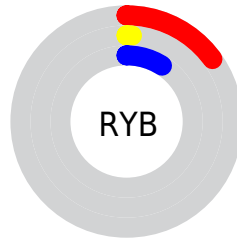

Details

The CIELab color **4.54, 19.15, -5.20** is a dark color, and the websafe version is hex **330000**. A complement of this color would be **11.76, -19.03, 10.61**, and the grayscale version is **4.29, 0.00, -0.00**.

A 20% lighter version of the original color is **24.42, 19.26, -5.71**, and **0.00, 0.00, 0.00** is the 20% darker color. If you saturate the color by 10%, you get **4.12, 19.84, -5.25**, and if you desaturate by 10%, it is **5.32, 17.83, -5.15**.

Distribution

Red (15%)

Green (1%)

Blue (9%)

Red (15%)

Yellow (1%)

Blue (9%)

Cyan (0%)