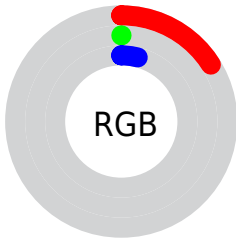

Distribution

- Red (16%)
- Green (0%)
- Blue (4%)