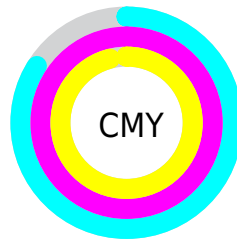

A 20% lighter version of the original color is **24.50, 19.95, 2.57**, and **0.00, 0.00, 0.00** is the 20% darker color. If you saturate the color by 10%, you get **4.48, 20.38, 2.56**, and if you desaturate by 10%, it is **5.35, 18.91, 2.43**.

Distribution

- Red (16%)
- Green (0%)
- Blue (4%)

- Red (16%)
- Yellow (0%)
- Blue (4%)

- Cyan (0%)
- Magenta (100%)
- Yellow (73%)
- Black (84%)

- Cyan (84%)
- Magenta (100%)
- Yellow (96%)

Brightness & Saturation Gradients

These gradients show how the CIELab color 84.48, 20.37, 2.56 changes by changing the brightness by 10 percent. The first figure shows a shift by +10% for each color and the second figure -10%.

Similar to the brightness gradients but the following saturation gradients show a change of the CIELab color 84.48, 20.37, 2.56 by changing the saturation by 10% instead.