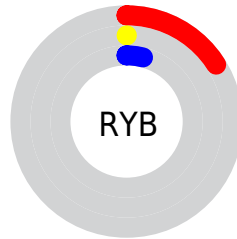

- Red (16%)
- Yellow (0%)
- Blue (4%)