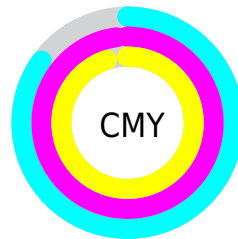

A 20% lighter version of the original color is **24.56, 16.08, 1.89**, and **0.00, 0.00, 0.00** is the 20% darker color. If you saturate the color by 10%, you get **3.82, 17.25, 1.80**, and if you desaturate by 10%, it is **5.39, 15.03, 1.52**.

Distribution

Red (15%)

Green (2%)

Blue (5%)

Red (15%)

Yellow (2%)

Blue (5%)

Cyan (0%)

Magenta (89%)

Yellow (65%)

Black (85%)

Cyan (85%)

Magenta (98%)

Yellow (95%)

Brightness & Saturation Gradients

These gradients show how the CIE Lab color 84.60, 16.16, 1.74 changes by changing the brightness by 10 percent. The first figure shows a shift by +10% for each color and the second figure -10%.

Rectangle

The Rectangle color scheme consists of four colors that form a rectangle on the color wheel.

84.60, 16.16, 1.74

84.60, 9.05, 13.50

84.60, -16.16, -1.74

84.60, -9.05, -13.50

Sweetspot

The Sweet Spot groups the original color and five complimentary colors.