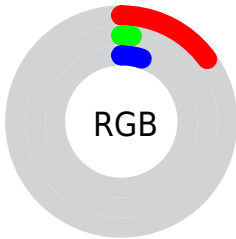

Distribution

Red (15%)

Green (2%)

Blue (5%)