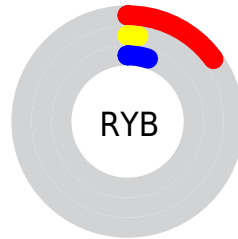

Details

The CIELab color **4.60, 16.16, 1.74** is a dark color, and the websafe version is hex **330000**. A complement of this color would be **12.17, -14.83, 2.56**, and the grayscale version is **4.28, 0.00, -0.00**.

A 20% lighter version of the original color is **24.56, 16.08, 1.89**, and **0.00, 0.00, 0.00** is the 20% darker color. If you saturate the color by 10%, you get **3.82, 17.25, 1.80**, and if you desaturate by 10%, it is **5.39, 15.03, 1.52**.

Distribution

Red (15%)

Green (2%)

Blue (5%)

Red (15%)

Yellow (2%)

Blue (5%)

Cyan (0%)