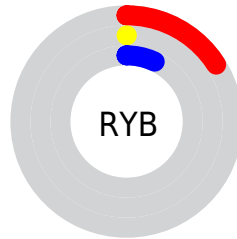

Details

The CIELab color **4.68, 21.57, -1.39** is a dark color, and the websafe version is hex **330000**. A complement of this color would be **13.49, -19.89, 8.59**, and the grayscale version is **4.10, 0.00, -0.00**.

A 20% lighter version of the original color is **24.60, 21.90, -1.31**, and **0.00, 0.00, 0.00** is the 20% darker color. If you saturate the color by 10%, you get **4.68, 21.56, -1.39**, and if you desaturate by 10%, it is **5.56, 20.04, -1.57**.

Distribution

Red (16%)

Green (0%)

Blue (7%)

Red (16%)

Yellow (0%)

Blue (7%)

Cyan (0%)