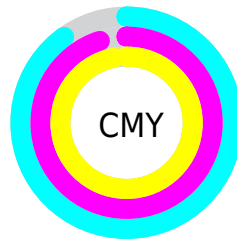

A 20% lighter version of the original color is **24.85, 3.42, 4.73**, and **0.00, 0.00, 0.00** is the 20% darker color. If you saturate the color by 10%, you get **4.43, 3.93, 4.87**, and if you desaturate by 10%, it is **5.27, 3.11, 4.06**.

Distribution

Red (10%)

Green (5%)

Blue (3%)

Red (10%)

Yellow (7%)

Blue (3%)

Cyan (0%)

Magenta (44%)

Yellow (72%)

Black (90%)

Cyan (90%)

Magenta (95%)

Yellow (97%)

Brightness & Saturation Gradients

These gradients show how the CIELab color 84.84, 3.55, 4.44 changes by changing the brightness by 10 percent. The first figure shows a shift by +10% for each color and the second figure -10%.