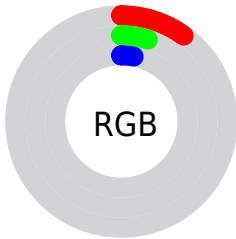

Distribution

Red (10%)

Green (5%)

Blue (3%)