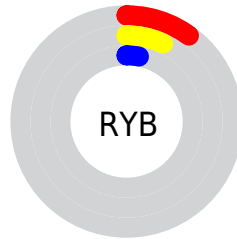

Details

The CIELab color **4.84, 3.55, 4.44** is a dark color, and the websafe version is hex **000000**. A complement of this color would be **4.95, -1.70, -5.76**, and the grayscale version is **4.88, 0.00, -0.00**.

A 20% lighter version of the original color is **24.85, 3.42, 4.73**, and **0.00, 0.00, 0.00** is the 20% darker color. If you saturate the color by 10%, you get **4.43, 3.93, 4.87**, and if you desaturate by 10%, it is **5.27, 3.11, 4.06**.

Distribution

Red (10%)

Green (5%)

Blue (3%)

Red (10%)

Yellow (7%)

Blue (3%)

Cyan (0%)