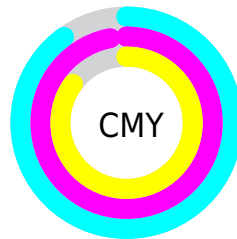

A 20% lighter version of the original color is **24.78, 14.55, -15.98**, and **0.00, 0.00, 0.00** is the 20% darker color. If you saturate the color by 10%, you get **3.90, 15.31, -17.35**, and if you desaturate by 10%, it is **5.77, 13.69, -14.41**.

Distribution

- Red (10%)
- Green (3%)
- Blue (15%)

- Red (10%)
- Yellow (3%)
- Blue (15%)

- Cyan (32%)
- Magenta (79%)
- Yellow (0%)
- Black (85%)

- Cyan (90%)
- Magenta (97%)
- Yellow (85%)

Brightness & Saturation Gradients

These gradients show how the CIELab color 84.82, 14.57, -15.90 changes by changing the brightness by 10 percent. The first figure shows a shift by +10% for each color and the second figure -10%.

Similar to the brightness gradients but the following saturation gradients show a change of the CIELab color 84.82, 14.57, -15.90 by changing the saturation by 10% instead.