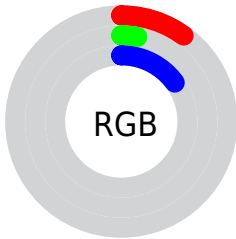

Distribution

- Red (10%)
- Green (3%)
- Blue (15%)