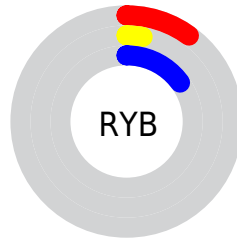

- Red (10%)
- Yellow (3%)
- Blue (15%)