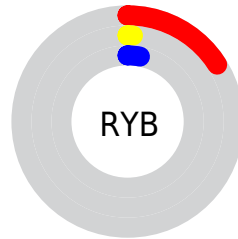

Details

The CIELab color **4.79, 19.01, 4.65** is a dark color, and the websafe version is hex **330000**. A complement of this color would be **13.98, -14.89, -0.57**, and the grayscale version is **4.05, 0.00, -0.00**.

A 20% lighter version of the original color is **24.69, 19.05, 4.19**, and **0.00, 0.00, 0.00** is the 20% darker color. If you saturate the color by 10%, you get **4.36, 19.68, 4.74**, and if you desaturate by 10%, it is **5.67, 17.57, 4.47**.

Distribution

Red (16%)

Green (1%)

Blue (3%)

Red (16%)

Yellow (1%)

Blue (3%)

Cyan (0%)