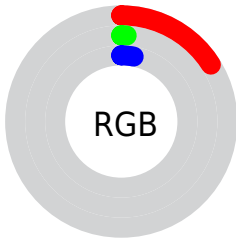

Distribution

Red (16%)

Green (1%)

Blue (3%)