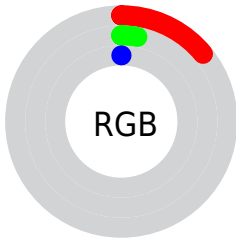

Distribution

Red (14%)

Green (3%)

Blue (0%)