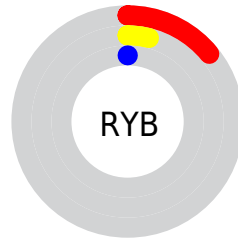

Details

The CIELab color **4.96, 12.00, 7.64** is a dark color, and the websafe version is hex **330000**. A complement of this color would be **8.65, -7.17, -8.61**, and the grayscale version is **4.51, 0.00, -0.00**.

A 20% lighter version of the original color is **24.87, 12.03, 7.66**, and **0.00, 0.00, 0.00** is the 20% darker color. If you saturate the color by 10%, you get **4.96, 12.00, 7.64**, and if you desaturate by 10%, it is **5.58, 11.36, 7.08**.

Distribution

Red (14%)

Green (3%)

Blue (0%)

Red (14%)

Yellow (4%)

Blue (0%)

Cyan (0%)