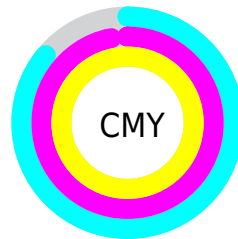

Details

The CIELab color **4.96, 12.00, 7.64** is a dark color, and the websafe version is hex **330000**. A complement of this color would be **8.65, -7.17, -8.61**, and the grayscale version is **4.51, 0.00, -0.00**.

A 20% lighter version of the original color is **24.87, 12.03, 7.66**, and **0.00, 0.00, 0.00** is the 20% darker color. If you saturate the color by 10%, you get **4.96, 12.00, 7.64**, and if you desaturate by 10%, it is **5.58, 11.36, 7.08**.

Distribution

Red (14%)

Green (3%)

Blue (0%)

Red (14%)

Yellow (4%)

Blue (0%)

Cyan (0%)

Magenta (78%)

Yellow (100%)

Black (86%)

Cyan (86%)

Magenta (97%)

Yellow (100%)

Brightness & Saturation Gradients

These gradients show how the CIE Lab color 84.96, 12.00, 7.64 changes by changing the brightness by 10 percent. The first figure shows a shift by +10% for each color and the second figure -10%.