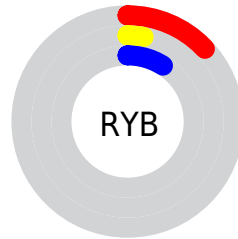

Details

The CIELab color **4.82, 13.98, -3.39** is a dark color, and the websafe version is hex **000000**. A complement of this color would be **10.39, -14.42, 7.03**, and the grayscale version is **4.85, 0.00, -0.00**.

A 20% lighter version of the original color is **24.69, 14.06, -3.38**, and **0.00, 0.00, 0.00** is the 20% darker color. If you saturate the color by 10%, you get **4.13, 14.97, -3.43**, and if you desaturate by 10%, it is **5.52, 12.96, -3.40**.

Distribution

Red (13%)

Green (3%)

Blue (9%)

Red (13%)

Yellow (3%)

Blue (9%)

Cyan (0%)