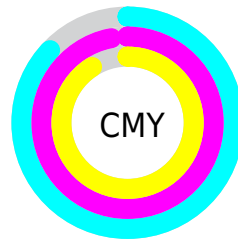

Details

The CIELab color **4.82, 13.98, -3.39** is a dark color, and the websafe version is hex **000000**. A complement of this color would be **10.39, -14.42, 7.03**, and the grayscale version is **4.85, 0.00, -0.00**.

A 20% lighter version of the original color is **24.69, 14.06, -3.38**, and **0.00, 0.00, 0.00** is the 20% darker color. If you saturate the color by 10%, you get **4.13, 14.97, -3.43**, and if you desaturate by 10%, it is **5.52, 12.96, -3.40**.

Distribution

Red (13%)

Green (3%)

Blue (9%)

Red (13%)

Yellow (3%)

Blue (9%)

Cyan (0%)

Magenta (79%)

Yellow (33%)

Black (87%)

Cyan (87%)

Magenta (97%)

Yellow (91%)

Brightness & Saturation Gradients

These gradients show how the CIE Lab color 84.82, 13.98, -3.39 changes by changing the brightness by 10 percent. The first figure shows a shift by +10% for each color and the second figure -10%.