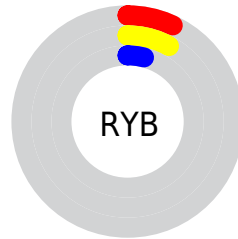

Details

The CIELab color **4.97, 0.87, 3.76** is a dark color, and the websafe version is hex **000000**. A complement of this color would be **3.85, -0.00, -4.38**, and the grayscale version is **4.96, 0.00, -0.00**.

A 20% lighter version of the original color is **25.11, 0.68, 3.72**, and **0.00, 0.00, 0.00** is the 20% darker color. If you saturate the color by 10%, you get **4.70, 1.05, 4.22**, and if you desaturate by 10%, it is **5.25, 0.68, 3.30**.

Distribution

Red (8%)

Green (6%)

Blue (4%)

Red (7%)

Yellow (8%)

Blue (4%)

Cyan (0%)