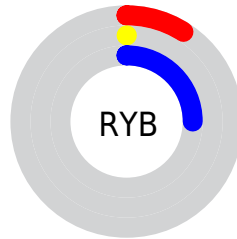

- Red (9%)
- Yellow (0%)
- Blue (25%)