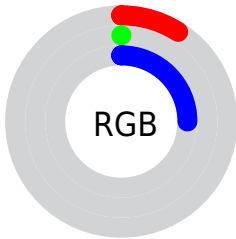

Distribution

- Red (9%)
- Green (0%)
- Blue (25%)