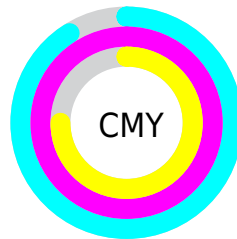

A 20% lighter version of the original color is **24.98, 28.02, -35.17**, and **0.62, 2.58, -7.83** is the 20% darker color. If you saturate the color by 10%, you get **4.88, 28.19, -35.08**, and if you desaturate by 10%, it is **6.60, 25.87, -32.24**.

Distribution

- Red (9%)
- Green (0%)
- Blue (25%)

- Red (9%)
- Yellow (0%)
- Blue (25%)

- Cyan (66%)
- Magenta (100%)
- Yellow (0%)
- Black (75%)

- Cyan (91%)
- Magenta (100%)
- Yellow (75%)

Brightness & Saturation Gradients

These gradients show how the CIELab color 84.88, 28.20, -35.08 changes by changing the brightness by 10 percent. The first figure shows a shift by +10% for each color and the second figure -10%.

Similar to the brightness gradients but the following saturation gradients show a change of the CIELab color 84.88, 28.20, -35.08 by changing the saturation by 10% instead.