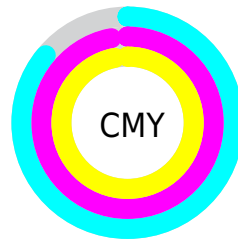

A 20% lighter version of the original color is **24.84, 13.73, 4.96**, and **0.00, 0.00, 0.00** is the 20% darker color. If you saturate the color by 10%, you get **4.12, 14.31, 5.04**, and if you desaturate by 10%, it is **5.68, 12.37, 4.38**.

Distribution

Red (14%)

Green (3%)

Blue (3%)

Red (14%)

Yellow (3%)

Blue (3%)

Cyan (0%)

Magenta (81%)

Yellow (81%)

Black (86%)

Cyan (86%)

Magenta (97%)

Yellow (97%)

Brightness & Saturation Gradients

These gradients show how the CIE Lab color 84.90, 13.37, 4.71 changes by changing the brightness by 10 percent. The first figure shows a shift by +10% for each color and the second figure -10%.

Rectangle

The Rectangle color scheme consists of four colors that form a rectangle on the color wheel.

84.90, 13.37, 4.71

84.90, 4.99, 13.27

84.90, -13.37, -4.71

84.90, -4.99, -13.27

Sweetspot

The Sweet Spot groups the original color and five complimentary colors.