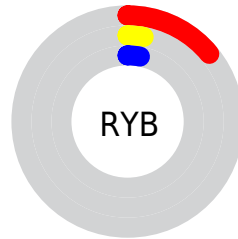

Details

The CIELab color **4.90, 13.37, 4.71** is a dark color, and the websafe version is hex **330000**. A complement of this color would be **12.18, -10.59, -3.20**, and the grayscale version is **4.57, 0.00, -0.00**.

A 20% lighter version of the original color is **24.84, 13.73, 4.96**, and **0.00, 0.00, 0.00** is the 20% darker color. If you saturate the color by 10%, you get **4.12, 14.31, 5.04**, and if you desaturate by 10%, it is **5.68, 12.37, 4.38**.

Distribution

Red (14%)

Green (3%)

Blue (3%)

Red (14%)

Yellow (3%)

Blue (3%)

Cyan (0%)