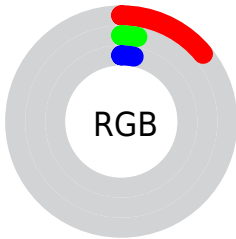

Distribution

Red (14%)

Green (3%)

Blue (3%)