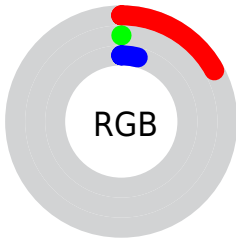

Distribution

Red (17%)

Green (0%)

Blue (4%)