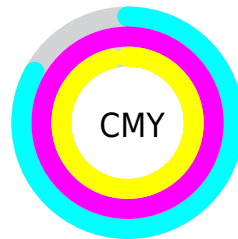

A 20% lighter version of the original color is **24.69, 21.69, 3.58**, and **0.00, 0.00, 0.00** is the 20% darker color. If you saturate the color by 10%, you get **4.82, 21.47, 3.93**, and if you desaturate by 10%, it is **5.73, 19.83, 3.81**.

Distribution

Red (17%)

Green (0%)

Blue (4%)

Red (17%)

Yellow (0%)

Blue (4%)

Cyan (0%)

Magenta (100%)

Yellow (79%)

Black (83%)

Cyan (83%)

Magenta (100%)

Yellow (96%)

Brightness & Saturation Gradients

These gradients show how the CIELab color 84.82, 21.47, 3.93 changes by changing the brightness by 10 percent. The first figure shows a shift by +10% for each color and the second figure -10%.

Rectangle

The Rectangle color scheme consists of four colors that form a rectangle on the color wheel.

84.82, 21.47, 3.93

84.82, 10.79, 18.97

84.82, -21.47, -3.93

84.82, -10.79, -18.97

Sweetspot

The Sweet Spot groups the original color and five complimentary colors.