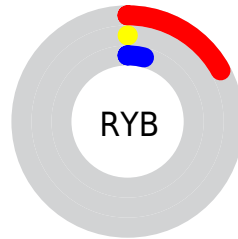

Details

The CIELab color **4.82, 21.47, 3.93** is a dark color, and the websafe version is hex **330000**. A complement of this color would be **14.65, -17.20, 1.80**, and the grayscale version is **3.93, 0.00, -0.00**.

A 20% lighter version of the original color is **24.69, 21.69, 3.58**, and **0.00, 0.00, 0.00** is the 20% darker color. If you saturate the color by 10%, you get **4.82, 21.47, 3.93**, and if you desaturate by 10%, it is **5.73, 19.83, 3.81**.

Distribution

Red (17%)

Green (0%)

Blue (4%)

Red (17%)

Yellow (0%)

Blue (4%)

Cyan (0%)