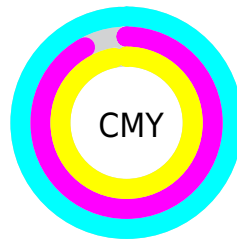

Details

The CIELab color **4.79, -7.60, 3.76** is a dark color, and the websafe version is hex **000000**. A complement of this color would be **2.02, 7.24, -2.79**, and the grayscale version is **3.72, 0.00, -0.00**.

A 20% lighter version of the original color is **24.81, -7.51, 3.78**, and **0.00, 0.00, 0.00** is the 20% darker color. If you saturate the color by 10%, you get **4.65, -8.30, 4.08**, and if you desaturate by 10%, it is **4.93, -6.89, 3.44**.

Distribution

Red (1%)

Green (8%)

Blue (3%)

Red (1%)

Yellow (6%)

Blue (8%)

Cyan (90%)

Magenta (0%)

Yellow (60%)

Black (92%)

Cyan (99%)

Magenta (92%)

Yellow (97%)

Brightness & Saturation Gradients

These gradients show how the CIE Lab color 84.79, -7.60, 3.76 changes by changing the brightness by 10 percent. The first figure shows a shift by +10% for each color and the second figure -10%.