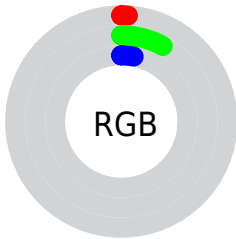

Distribution

Red (1%)

Green (8%)

Blue (3%)