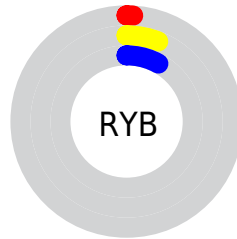

Details

The CIELab color **4.79, -7.60, 3.76** is a dark color, and the websafe version is hex **000000**. A complement of this color would be **2.02, 7.24, -2.79**, and the grayscale version is **3.72, 0.00, -0.00**.

A 20% lighter version of the original color is **24.81, -7.51, 3.78**, and **0.00, 0.00, 0.00** is the 20% darker color. If you saturate the color by 10%, you get **4.65, -8.30, 4.08**, and if you desaturate by 10%, it is **4.93, -6.89, 3.44**.

Distribution

Red (1%)

Green (8%)

Blue (3%)

Red (1%)

Yellow (6%)

Blue (8%)

Cyan (90%)