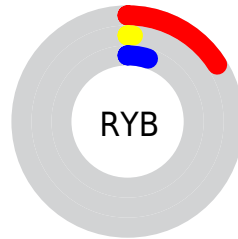

Details

The CIELab color **4.90, 18.50, 2.71** is a dark color, and the websafe version is hex **330000**. A complement of this color would be **13.44, -15.79, 2.23**, and the grayscale version is **4.35, 0.00, -0.00**.

A 20% lighter version of the original color is **24.88, 18.44, 2.43**, and **0.00, 0.00, 0.00** is the 20% darker color. If you saturate the color by 10%, you get **4.27, 19.51, 2.75**, and if you desaturate by 10%, it is **5.76, 17.12, 2.47**.

Distribution

Red (16%)

Green (1%)

Blue (5%)

Red (16%)

Yellow (1%)

Blue (5%)

Cyan (0%)