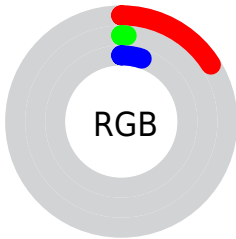

Distribution

Red (16%)

Green (1%)

Blue (5%)