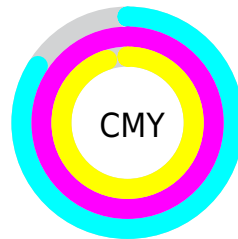

A 20% lighter version of the original color is **24.88, 18.44, 2.43**, and **0.00, 0.00, 0.00** is the 20% darker color. If you saturate the color by 10%, you get **4.27, 19.51, 2.75**, and if you desaturate by 10%, it is **5.76, 17.12, 2.47**.

Distribution

Red (16%)

Green (1%)

Blue (5%)

Red (16%)

Yellow (1%)

Blue (5%)

Cyan (0%)

Magenta (93%)

Yellow (70%)

Black (84%)

Cyan (84%)

Magenta (99%)

Yellow (95%)

Brightness & Saturation Gradients

These gradients show how the CIE Lab color 84.90, 18.50, 2.71 changes by changing the brightness by 10 percent. The first figure shows a shift by +10% for each color and the second figure -10%.

84.90, 2.71, -18.50

Rectangle

The Rectangle color scheme consists of four colors that form a rectangle on the color wheel.

84.90, 18.50, 2.71

84.90, 9.82, 15.91

84.90, -18.50, -2.71

84.90, -9.82, -15.91

Sweetspot