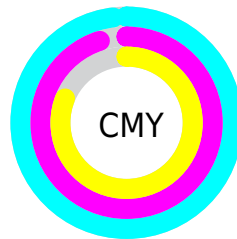

Details

The CIELab color **4.95, 10.33, -24.08** is a dark color, and the websafe version is hex **000033**. A complement of this color would be **17.09, -1.74, 22.20**, and the grayscale version is **4.26, 0.00, -0.00**.

A 20% lighter version of the original color is **25.04, 10.35, -24.20**, and **0.00, 0.00, 0.00** is the 20% darker color. If you saturate the color by 10%, you get **3.81, 10.80, -25.92**, and if you desaturate by 10%, it is **6.29, 9.43, -21.93**.

Distribution

- Red (2%)
- Green (5%)
- Blue (19%)

- Red (2%)
- Yellow (5%)
- Blue (19%)

- Cyan (88%)
- Magenta (73%)
- Yellow (0%)
- Black (81%)

- Cyan (98%)
- Magenta (95%)
- Yellow (81%)

Brightness & Saturation Gradients

These gradients show how the CIE Lab color 84.95, 10.33, -24.08 changes by changing the brightness by 10 percent. The first figure shows a shift by +10% for each color and the second figure -10%.

Similar to the brightness gradients but the following saturation gradients show a change of the CIE Lab color 84.95, 10.33, -24.08 by changing the saturation by 10% instead.