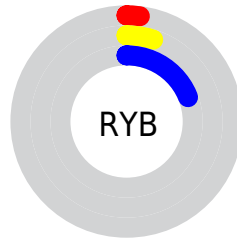

- Red (2%)
- Yellow (5%)
- Blue (19%)