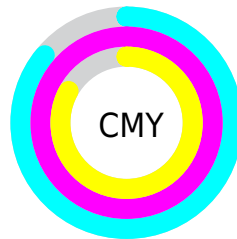

A 20% lighter version of the original color is **24.93, 25.09, -19.58**, and **0.00, 0.00, 0.00** is the 20% darker color. If you saturate the color by 10%, you get **4.96, 24.87, -19.38**, and if you desaturate by 10%, it is **5.92, 23.05, -17.86**.

Distribution

- Red (14%)
- Green (0%)
- Blue (17%)

- Red (14%)
- Yellow (0%)
- Blue (17%)

- Cyan (16%)
- Magenta (100%)
- Yellow (0%)
- Black (83%)

- Cyan (86%)
- Magenta (100%)
- Yellow (83%)

Brightness & Saturation Gradients

These gradients show how the CIE Lab color 84.96, 24.88, -19.38 changes by changing the brightness by 10 percent. The first figure shows a shift by +10% for each color and the second figure -10%.

Similar to the brightness gradients but the following saturation gradients show a change of the CIE Lab color 84.96, 24.88, -19.38 by changing the saturation by 10% instead.