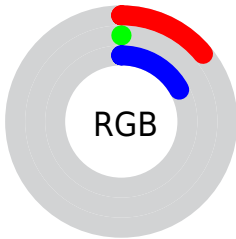

Distribution

- Red (14%)
- Green (0%)
- Blue (17%)