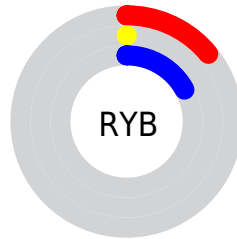

- Red (14%)
- Yellow (0%)
- Blue (17%)