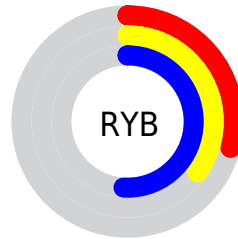

## Conversions Part 2

<b>Format</b>	<b>Color</b>
<b>R<sub>YB</sub></b>	73, 89, 131
Decimal	4808579
CIE <sub>Lab</sub>	39.98, 1.90, -22.71
CIE <sub>LCh</sub>	40, 22.789, 274.782
Y <sub>xy</sub>	11.2389, 0.2417, 0.2484
Android (android.graphics.Color)	4282998659 (0xFF495F83)
YUV	92.5260, 18.9677, -17.1243
Hunter-Lab	33.5245, -0.4364, -17.3287

# Details

The CIELab color **39.98, 1.90, -22.71** is a dark color, and the websafe version is hex **336699**. A complement of this color would be **47.30, 3.44, 23.34**, and the grayscale version is **39.22, 0.00, -0.00**.

A 20% lighter version of the original color is **59.89, 1.95, -22.76**, and **19.89, 1.81, -22.59** is the 20% darker color. If you saturate the color by 10%, you get **36.73, 3.56, -27.85**, and if you desaturate by 10%, it is **43.28, 0.80, -17.54**.

# Distribution

Red (29%)

Green (37%)

Blue (51%)

Red (29%)

Yellow (35%)

Blue (51%)

Cyan (44%)