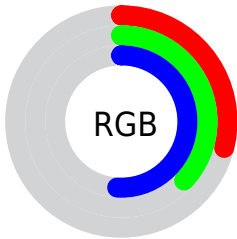

Distribution

Red (29%)

Green (37%)

Blue (51%)