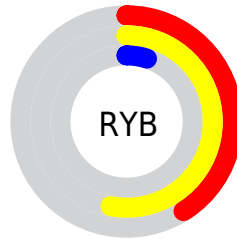

- Red (41%)
- Yellow (53%)
- Blue (5%)