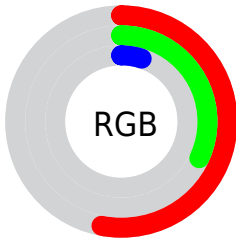

Distribution

- Red (53%)
- Green (32%)
- Blue (5%)