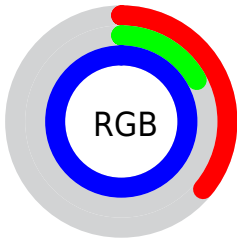

Distribution

- Red (36%)
- Green (17%)
- Blue (100%)