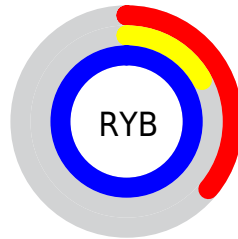

- Red (36%)
- Yellow (17%)
- Blue (100%)