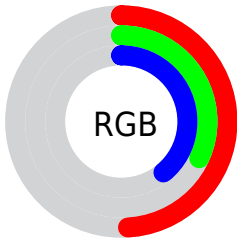

Distribution

- Red (49%)
- Green (32%)
- Blue (39%)