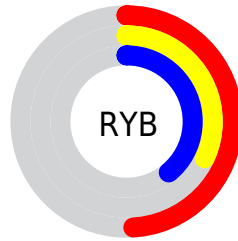

- Red (49%)
- Yellow (32%)
- Blue (39%)