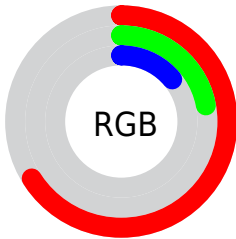

Distribution

- Red (66%)
- Green (22%)
- Blue (14%)