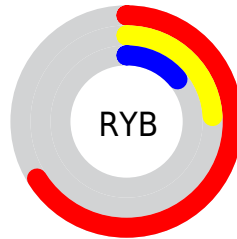

- Red (66%)
- Yellow (24%)
- Blue (14%)