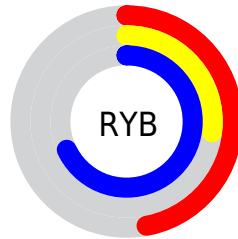

- Red (47%)
- Yellow (27%)
- Blue (68%)