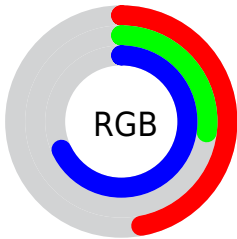

Distribution

- Red (47%)
- Green (27%)
- Blue (68%)