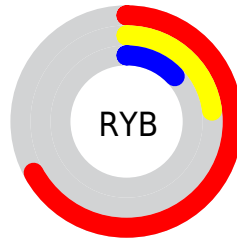

- Red (67%)
- Yellow (23%)
- Blue (13%)