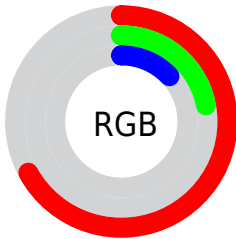

Distribution

- Red (67%)
- Green (22%)
- Blue (13%)