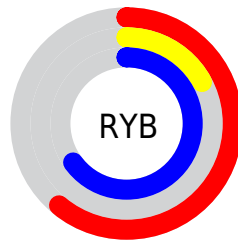

- Red (61%)
- Yellow (17%)
- Blue (65%)