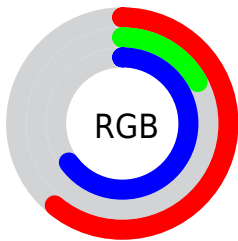

Distribution

- Red (61%)
- Green (17%)
- Blue (65%)