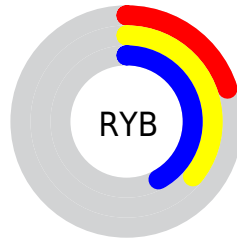

## Conversions Part 2

<b>Format</b>	<b>Color</b>
<b>RYB</b>	50, 92, 107
Decimal	3304263
CIELab	40.65, -27.74, 14.60
CIELCh	41, 31.348, 152.241
Yxy	11.6473, 0.2839, 0.4288
Android (android.graphics.Color)	4281494343 (0xFF326B47)
YUV	85.8530, -7.3225, -31.4431
Hunter-Lab	34.1282, -19.3995, 10.3344

# Details

The CIELab color  $40.65, -27.74, 14.60$  is a dark color, and the websafe version is hex  $336633$ . A complement of this color would be  $29.61, 30.31, -10.10$ , and the grayscale version is  $36.54, 0.00, -0.00$ .

# Distribution

- Red (20%)
- Green (42%)
- Blue (28%)

- Red (20%)
- Yellow (36%)
- Blue (42%)

- Cyan (53%)
- Magenta (0%)
- Yellow (34%)
- Black (58%)

- Cyan (80%)
- Magenta (58%)
- Yellow (72%)