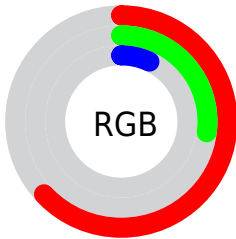

Distribution

Red (63%)

Green (27%)

Blue (7%)