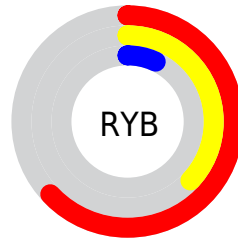

Details

The CIELab color **40.66, 35.69, 45.43** is a dark color, and the websafe version is hex **993300**. A complement of this color would be **43.97, -6.48, -33.98**, and the grayscale version is **38.29, 0.00, -0.00**.

A 20% lighter version of the original color is **60.76, 35.64, 45.45**, and **20.70, 35.98, 31.15** is the 20% darker color. If you saturate the color by 10%, you get **38.67, 40.45, 49.33**, and if you desaturate by 10%, it is **42.90, 30.77, 40.38**.

Distribution

Red (63%)

Green (27%)

Blue (7%)

Red (63%)

Yellow (37%)

Blue (7%)

Cyan (0%)