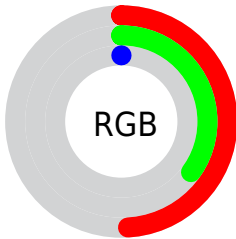

Distribution

Red (49%)

Green (35%)

Blue (0%)