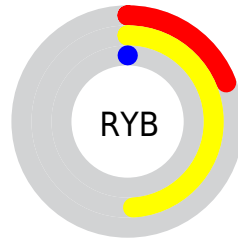

Details

The CIELab color **40.69, 7.27, 48.61** is a dark color, and the websafe version is hex **996600**. A complement of this color would be **18.73, 28.52, -53.23**, and the grayscale version is **38.49, 0.00, -0.00**.

A 20% lighter version of the original color is **60.78, 7.24, 48.90**, and **20.89, 7.92, 29.80** is the 20% darker color. If you saturate the color by 10%, you get **40.69, 7.27, 48.61**, and if you desaturate by 10%, it is **41.70, 5.48, 46.00**.

Distribution

Red (49%)

Green (35%)

Blue (0%)

Red (19%)

Yellow (49%)

Blue (0%)

Cyan (0%)