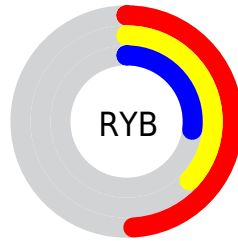

- Red (49%)
- Yellow (37%)
- Blue (27%)