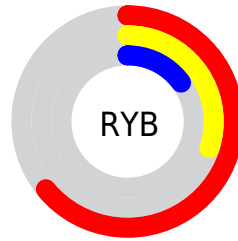

- Red (64%)
- Yellow (30%)
- Blue (15%)