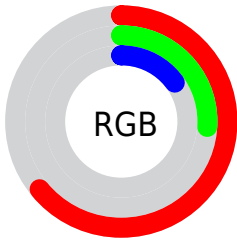

Distribution

- Red (64%)
- Green (26%)
- Blue (15%)