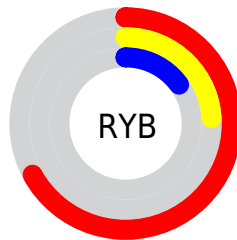

- Red (67%)
- Yellow (24%)
- Blue (15%)