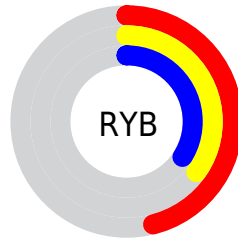

- Red (46%)
- Yellow (35%)
- Blue (34%)