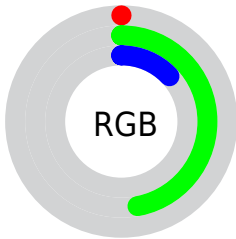

Distribution

- Red (0%)
- Green (47%)
- Blue (13%)