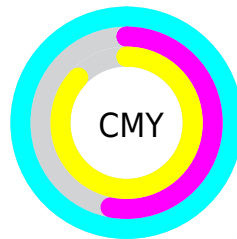

A 20% lighter version of the original color is **63.09, -46.83, 37.67**, and **24.50, -33.65, 32.10** is the 20% darker color. If you saturate the color by 10%, you get **43.21, -47.06, 38.06**, and if you desaturate by 10%, it is **43.40, -45.06, 34.38**.

Distribution

- Red (0%)
- Green (47%)
- Blue (13%)

- Red (0%)
- Yellow (37%)
- Blue (47%)

- Cyan (100%)
- Magenta (0%)
- Yellow (73%)
- Black (53%)

- Cyan (100%)
- Magenta (53%)
- Yellow (87%)

Brightness & Saturation Gradients

These gradients show how the CIE Lab color 123.21, -47.06, 38.06 changes by changing the brightness by 10 percent. The first figure shows a shift by +10% for each color and the second figure -10%.

Similar to the brightness gradients but the following saturation gradients show a change of the CIE Lab color 123.21, -47.06, 38.06 by changing the saturation by 10% instead.