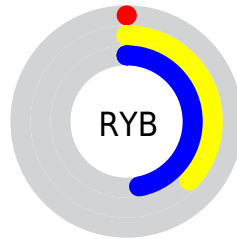

- Red (0%)
- Yellow (37%)
- Blue (47%)