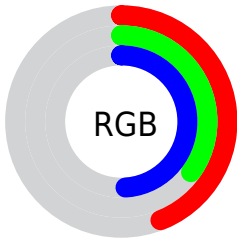

Distribution

Red (44%)

Green (35%)

Blue (49%)