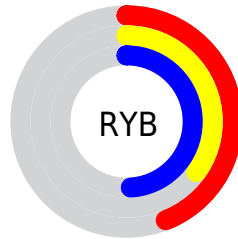

# Details

The CIELab color  $41.00, 17.17, -17.82$  is a dark color, and the websafe version is hex  $666699$ . A complement of this color would be  $50.10, -15.86, 18.02$ , and the grayscale version is  $42.00, 0.00, -0.01$ .

A 20% lighter version of the original color is  $60.97, 17.24, -17.99$ , and  $21.01, 17.48, -17.90$  is the 20% darker color. If you saturate the color by 10%, you get  $37.22, 23.19, -23.70$ , and if you desaturate by 10%, it is  $44.87, 11.28, -11.88$ .

# Distribution

Red (44%)

Green (35%)

Blue (49%)

Red (44%)

Yellow (35%)

Blue (49%)

Cyan (12%)