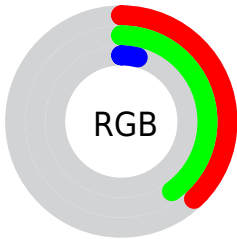

Distribution

Red (38%)

Green (40%)

Blue (4%)