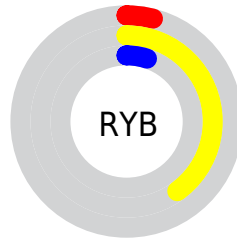

Details

The CIELab color $41.01, -12.60, 45.15$ is a dark color, and the websafe version is hex 666600 . A complement of this color would be $10.72, 35.77, -50.91$, and the grayscale version is $38.11, 0.00, -0.00$.

A 20% lighter version of the original color is $61.05, -12.93, 45.08$, and $21.34, -11.51, 29.50$ is the 20% darker color. If you saturate the color by 10%, you get $40.94, -13.05, 47.42$, and if you desaturate by 10%, it is $41.09, -12.03, 42.29$.

Distribution

Red (38%)

Green (40%)

Blue (4%)

Red (4%)

Yellow (40%)

Blue (5%)

Cyan (4%)