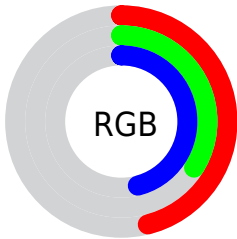

Distribution

Red (46%)

Green (34%)

Blue (46%)