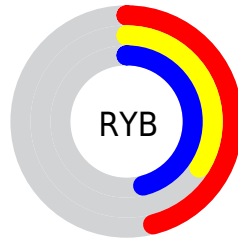

# Details

The CIELab color  $41.03, 17.96, -12.22$  is a dark color, and the websafe version is hex  $996699$ . A complement of this color would be  $46.23, -17.30, 13.12$ , and the grayscale version is  $42.09, 0.00, -0.01$ .

A 20% lighter version of the original color is  $60.95, 17.85, -12.29$ , and  $21.00, 18.01, -12.46$  is the 20% darker color. If you saturate the color by 10%, you get  $38.09, 25.01, -16.70$ , and if you desaturate by 10%, it is  $44.14, 10.87, -7.54$ .

# Distribution

Red (46%)

Green (34%)

Blue (46%)

Red (46%)

Yellow (34%)

Blue (46%)

Cyan (0%)