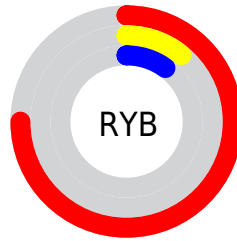

- Red (75%)
- Yellow (11%)
- Blue (10%)