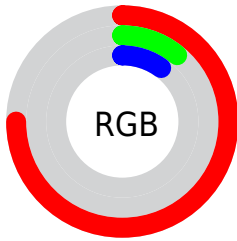

Distribution

- Red (75%)
- Green (11%)
- Blue (10%)