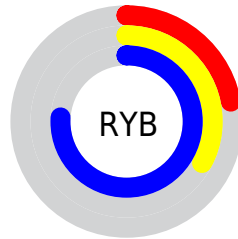

- Red (22%)
- Yellow (33%)
- Blue (76%)