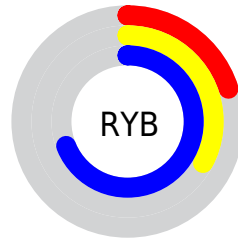

# Details

The CIELab color **41.36, 13.29, -48.09** is a dark color, and the websafe version is hex **3366CC**. A complement of this color would be **58.65, 8.04, 48.75**, and the grayscale version is **38.71, 0.00, -0.00**.

A 20% lighter version of the original color is **61.35, 13.15, -47.97**, and **22.78, 17.39, -45.94** is the 20% darker color. If you saturate the color by 10%, you get **37.42, 18.68, -54.47**, and if you desaturate by 10%, it is **45.50, 9.02, -41.43**.

# Distribution

Red (20%)

Green (37%)

Blue (69%)

Red (20%)

Yellow (33%)

Blue (69%)

Cyan (71%)