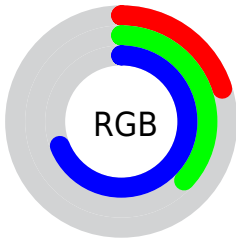

Distribution

Red (20%)

Green (37%)

Blue (69%)