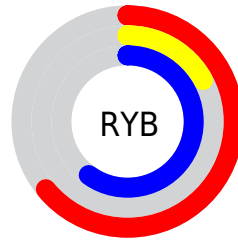

- Red (64%)
- Yellow (17%)
- Blue (60%)