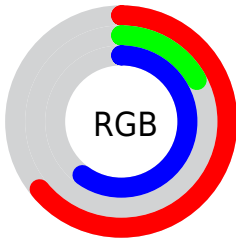

Distribution

- Red (64%)
- Green (17%)
- Blue (60%)