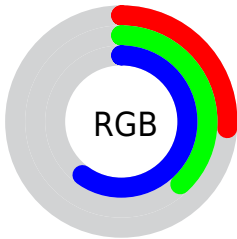

Distribution

- Red (26%)
- Green (38%)
- Blue (60%)