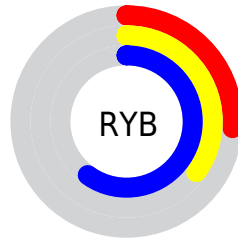

- Red (26%)
- Yellow (35%)
- Blue (60%)