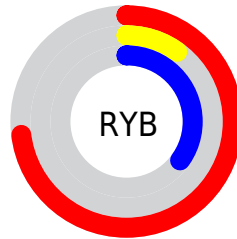

- Red (73%)
- Yellow (10%)
- Blue (35%)