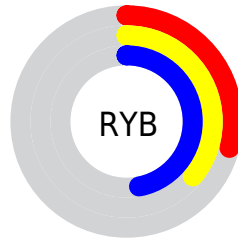

- Red (29%)
- Yellow (36%)
- Blue (47%)