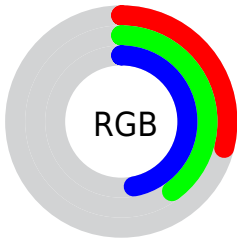

Distribution

- Red (29%)
- Green (40%)
- Blue (47%)