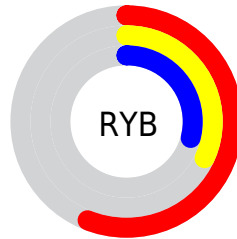

- Red (56%)
- Yellow (32%)
- Blue (29%)