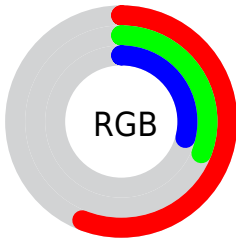

Distribution

- Red (56%)
- Green (31%)
- Blue (29%)