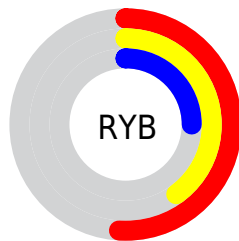

- Red (51%)
- Yellow (40%)
- Blue (25%)