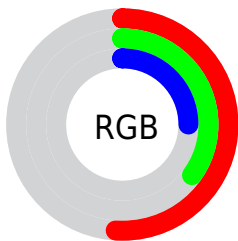

Distribution

- Red (51%)
- Green (35%)
- Blue (25%)