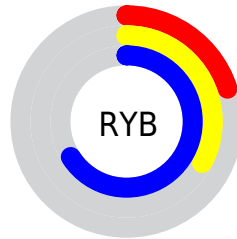

- Red (20%)
- Yellow (33%)
- Blue (66%)