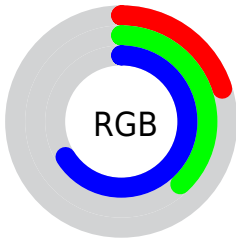

Distribution

- Red (20%)
- Green (38%)
- Blue (66%)