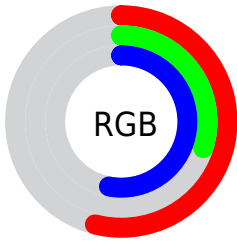

Distribution

- Red (54%)
- Green (30%)
- Blue (53%)