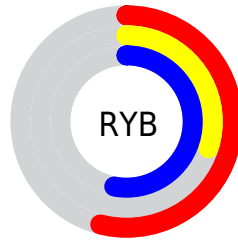

- Red (54%)
- Yellow (30%)
- Blue (53%)