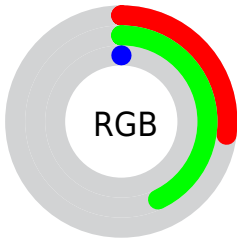

Distribution

Red (27%)

Green (43%)

Blue (0%)