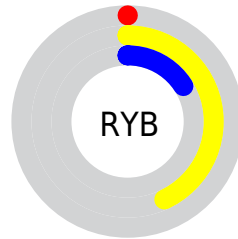

Details

The CIELab color $41.82, -30.45, 47.17$ is a dark color, and the websafe version is hex 336600 . A complement of this color would be $13.35, 44.04, -52.39$, and the grayscale version is $36.28, 0.00, -0.00$.

A 20% lighter version of the original color is $61.85, -30.35, 47.20$, and $22.06, -28.61, 29.70$ is the 20% darker color. If you saturate the color by 10%, you get $41.82, -30.46, 47.18$, and if you desaturate by 10%, it is $42.10, -28.37, 44.85$.

Distribution

Red (27%)

Green (43%)

Blue (0%)

Red (0%)

Yellow (43%)

Blue (16%)

Cyan (38%)