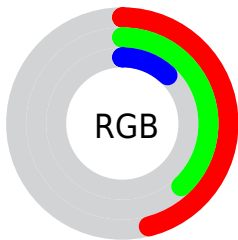

Distribution

- Red (46%)
- Green (38%)
- Blue (12%)