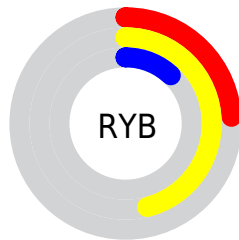

- Red (24%)
- Yellow (46%)
- Blue (12%)